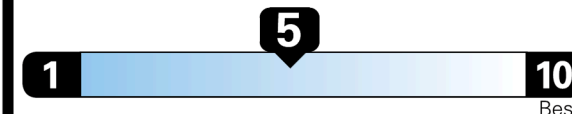

EPA DOT Fuel Economy and Environment

Gasoline Vehicle

Fuel Economy

23 MPG
combined city/hwy

22 MPG
city

25 MPG
highway

4.3 gallons per 100 miles

Small SUVs range from 18 to 120 MPG. The best vehicle rates 136 MPGe.

You spend $1,250
more in fuel costs over 5 years
compared to the average new vehicle.

Annual fuel cost $1,650

Fuel Economy & Greenhouse Gas Rating (tailpipe only)