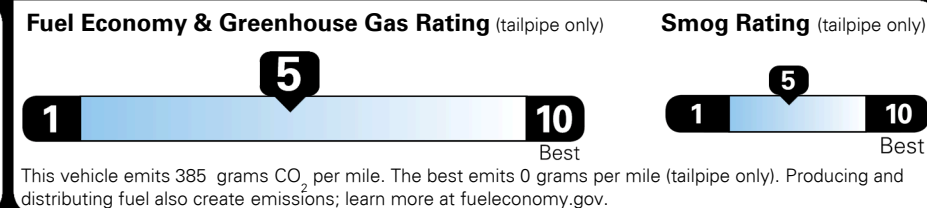

TUCSON VALUE AWD Standard Equipment:	$26,700.00
TUCSON VALUE AWD Standard Equipment Discount:	-$650.00
Manufacturer's Suggested Retail Price:	$26,050.00

ADDED FEATURES:

*Carpeted Floor Mats	$125.00
*Reversible Cargo Tray	$115.00
*Cargo Cover	$190.00
*First Aid Kit	$30.00

Total Vehicle Discount :	-$650.00
Inland Freight & Handling :	$1,045.00
Total Price :	$27,555.00

2019 NHTSA 5-Star Overall Safety Rating

EPA DOT Fuel Economy and Environment

Gasoline Vehicle

Fuel Economy

23 MPG
combined city/hwy

22 MPG
city

25 MPG
highway

4.3 gallons per 100 miles

Small SUVs range from 18 to 120 MPG. The best vehicle rates 136 MPGe.

You spend
$1,250
more in fuel costs over 5 years compared to the average new vehicle.

Annual fuel cost
$1,650

Actual results will vary for many reasons, including driving conditions and how you drive and maintain your vehicle. The average new vehicle gets 27 MPG and costs $7,000 to fuel over 5 years. Cost estimates are based on 15,000 miles per year at $ 2.55 per gallon. MPGe is miles per gasoline gallon equivalent. Vehicle emissions are a significant cause of climate change and smog.

fueleconomy.gov

Calculate personalized estimates and compare vehicles

Manufacturer's suggested retail price includes manufacturer's recommended pre-delivery service. Gasoline license and title fees state and local taxes and dealer installed options and accessories are not included in the manufacturer's suggested retail price. This label has been affixed to this vehicle by Hyundai Motor America, pursuant to the requirements of 15 U.S.C. 1231 et seq. which prohibits its removal or alteration prior to delivery to the ultimate purchaser.

PARTS CONTENT INFORMATION FOR VEHICLE IN THIS CARLINE:
U.S./CANADIAN PARTS CONTENT: 1 %
MAJOR SOURCES OF FOREIGN PARTS CONTENT: KOREA: 87 %
JAPAN: 2 %

Note: Parts content does not include final assembly, distribution, or other non-parts costs.

FOR THIS VEHICLE:
FINAL ASSEMBLY POINT: ULSAN, KOREA
COUNTRY OF ORIGIN:
ENGINE: KOREA
TRANSMISSION: KOREA

303 A 3099CASIAN

VIN: KM8J3CA42KU867681